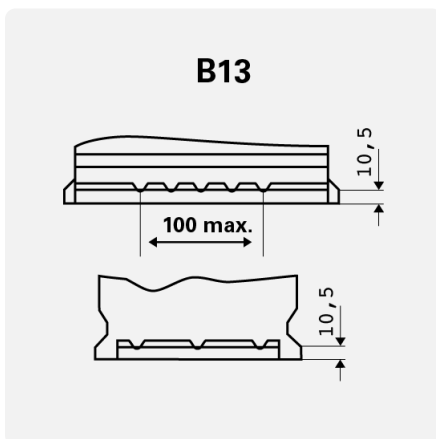

Engineered with precision and expertise in Germany.

Maintenance-free

Maintenance-free battery designed to deliver dependable performance for your vehicle.

DYNAMIC SLI

560408054K262

TECHNICAL DATA

| | | | |
|----------------|-----------------|---------------------|--------------------|
| Capacity: | 60 Ah | CCA: | 540 A |
| Voltage: | 12 V | Dimensions (L/W/H): | 242/175/190 |
| Case Size: | H5/L2 | Short Code: | D24 |
| UK-Code: | 027 | ETN: | 560408054 |
| Weight filled: | 15,00 kg | Base Hold-down: | B13 |
| Layout: | 0 | Terminal Type: | 1 |

DRAWINGS

Base Hold-down

Layout

Terminal Type