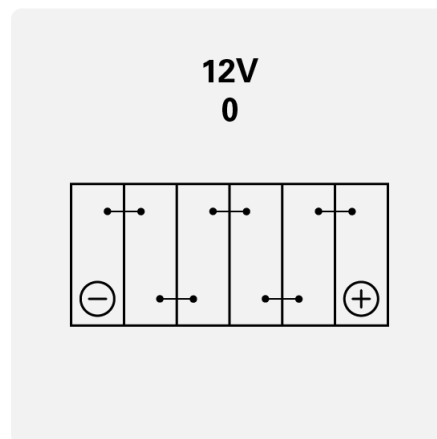

Engineered with precision and expertise in Germany.

Maintenance-free

Maintenance-free battery designed to deliver dependable performance for your vehicle.

DYNAMIC SLI

560408054K262

TECHNICAL DATA

| | | | |
|----------------|-----------------|---------------------|--------------------|
| Capacity: | 60 Ah | CCA: | 540 A |
| Voltage: | 12 V | Dimensions (L/W/H): | 242/175/190 |
| Case Size: | H5/L2 | Short Code: | D24 |
| UK-Code: | 027 | ETN: | 560408054 |
| Weight filled: | 15,00 kg | Base Hold-down: | B13 |
| Layout: | 0 | Terminal Type: | 1 |

DRAWINGS

Base Hold-down

Layout

Terminal Type